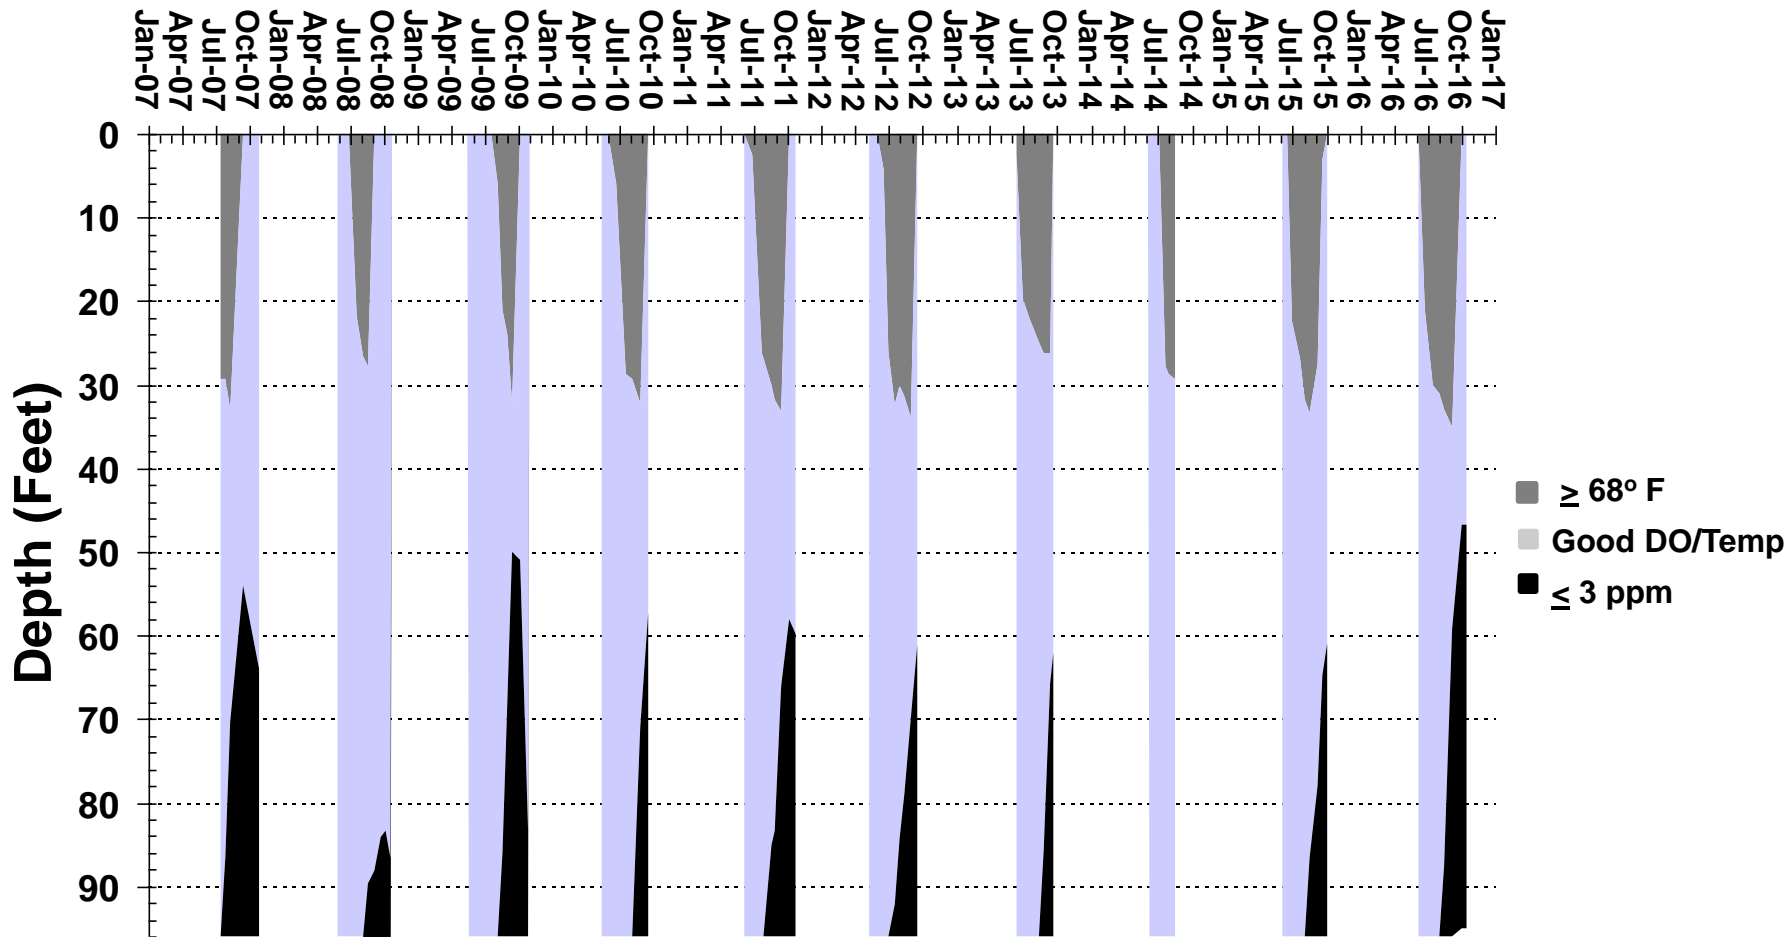

Big Sand Lake

Dissolved Oxygen (DO) / Temperature, 2007-2016

Date