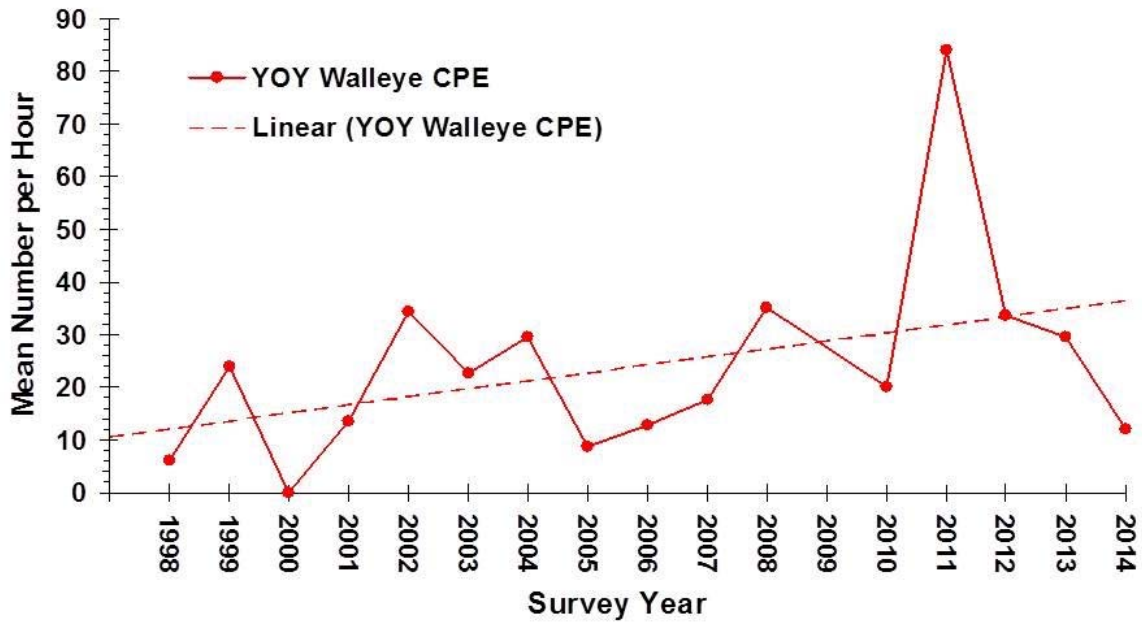

Young of Year (YOY) Walleye Catch per Effort (CPE) Big Sand Lake Electrofishing, 1998-2014

CPE - 1998-2014 Big Sand Lake Electrofishing